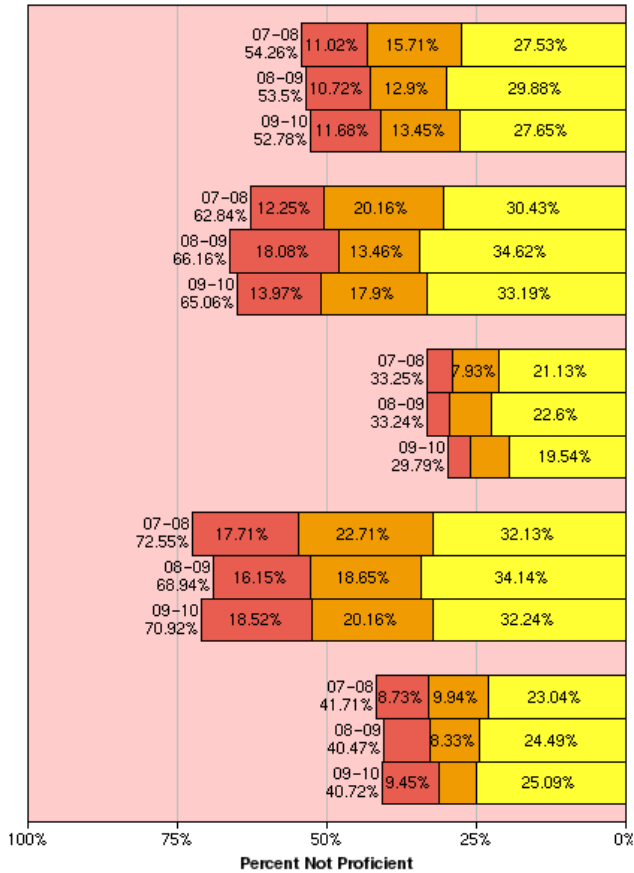

East Side Union High School District California Standards Test 2008 - 2010 Disaggregated by Ethnicity

Scale

English Language Arts

Grade 9

English Language Arts Grade 10

English Language Arts Grade 11

Algebra 1

Geometry

Algebra 2

Integrated Science 1

Biology

Chemistry

Physics

World History

US History