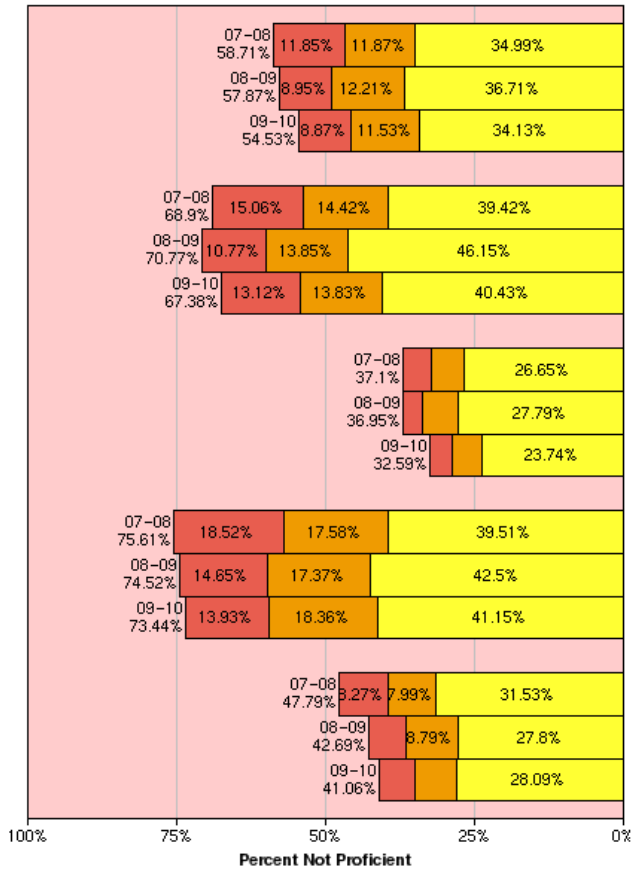

East Side Union High School District California Standards Test 2008 - 2010 Disaggregated by Ethnicity

Scale

English Language Arts

Grade 9

English Language Arts Grade 10

English Language Arts Grade 11

Algebra 1

Geometry

Algebra 2

Integrated Science 1

Biology

Chemistry

Physics

World History

US History