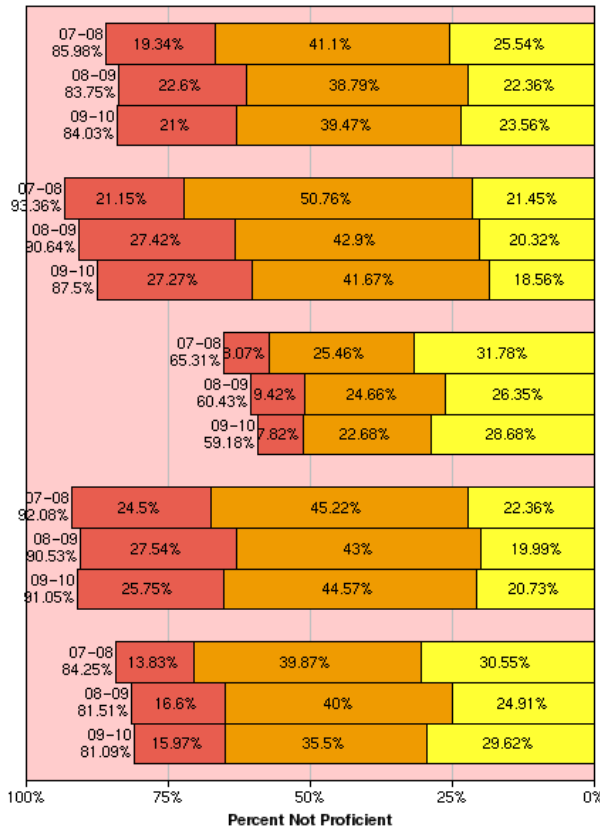

East Side Union High School District California Standards Test 2008 - 2010 Disaggregated by Ethnicity

Scale

English Language Arts

Grade 9

English Language Arts Grade 10

English Language Arts Grade 11

Algebra 1

Geometry

Algebra 2

Integrated Science 1

Biology

Chemistry

Physics

World History

US History