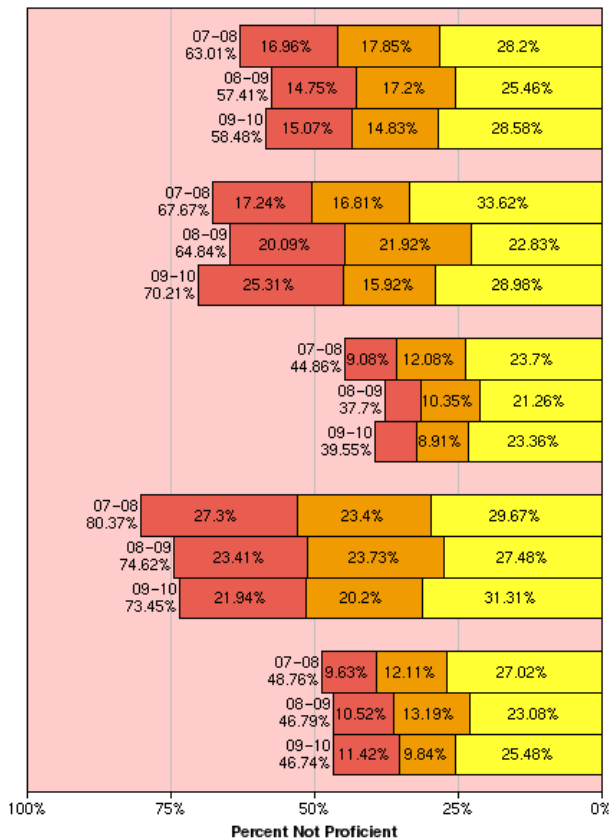

East Side Union High School District California Standards Test 2008 - 2010 Disaggregated by Ethnicity

Scale

English Language Arts

Grade 9

English Language Arts Grade 10

English Language Arts Grade 11

Algebra 1

Geometry

Algebra 2

Integrated Science 1

Biology

Chemistry

Physics

World History

US History