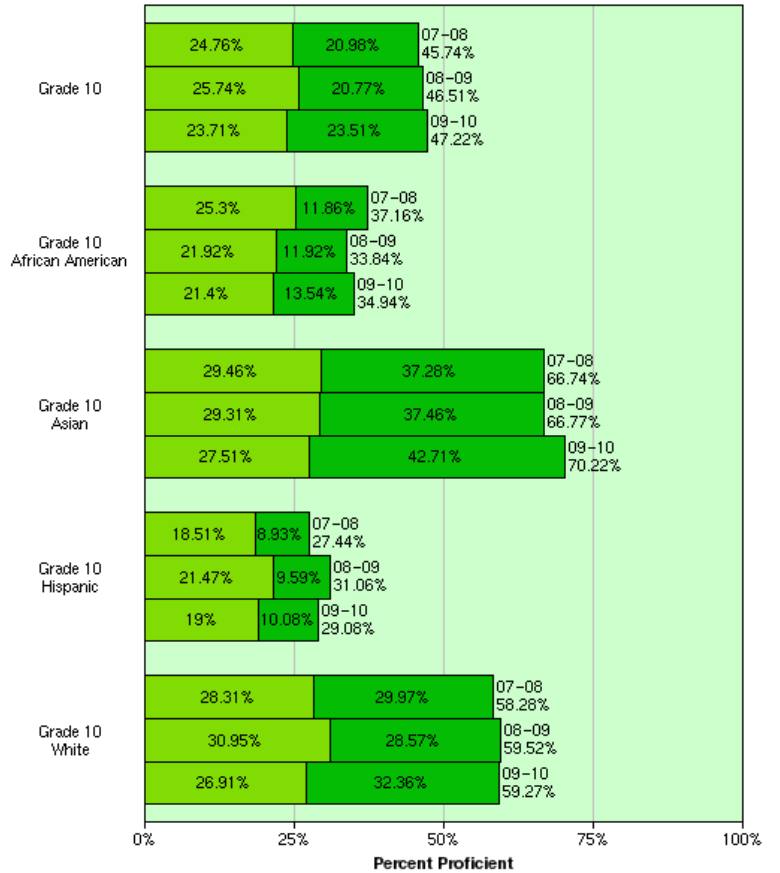

East Side Union High School District California Standards Test 2008 - 2010 Disaggregated by Ethnicity

Scale

English Language Arts

Grade 9

English Language Arts Grade 10

English Language Arts Grade 11

Algebra 1

Geometry

Algebra 2

Integrated Science 1

Biology

Chemistry

Physics

World History

US History