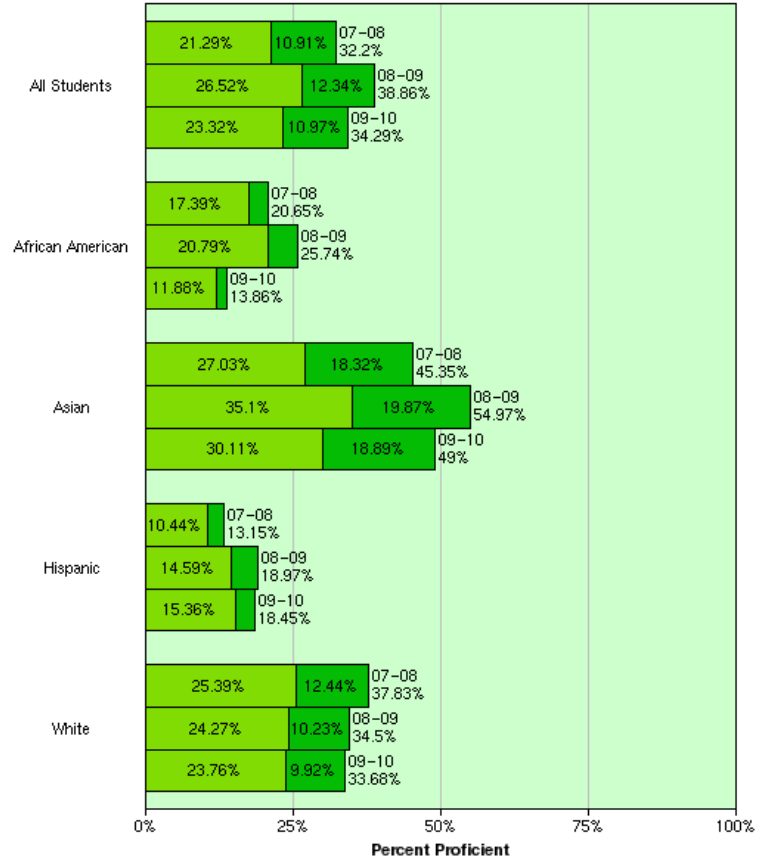

East Side Union High School District California Standards Test 2008 - 2010 Disaggregated by Ethnicity

Scale

English Language Arts

Grade 9

English Language Arts Grade 10

English Language Arts Grade 11

Algebra 1

Geometry

Algebra 2

Integrated Science 1

Biology

Chemistry

Physics

World History

US History