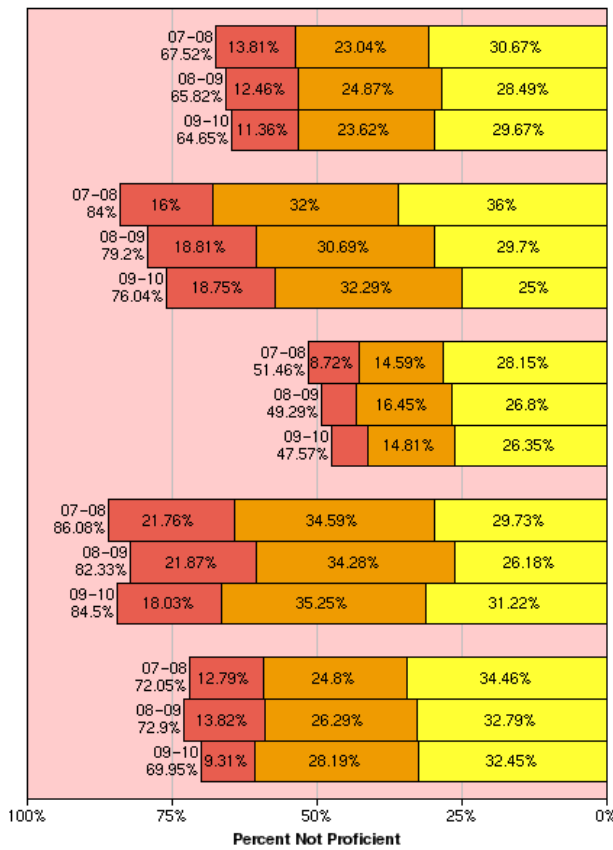

East Side Union High School District California Standards Test 2008 - 2010 Disaggregated by Ethnicity

Scale

English Language Arts

Grade 9

English Language Arts Grade 10

English Language Arts Grade 11

Algebra 1

Geometry

Algebra 2

Integrated Science 1

Biology

Chemistry

Physics

World History

US History