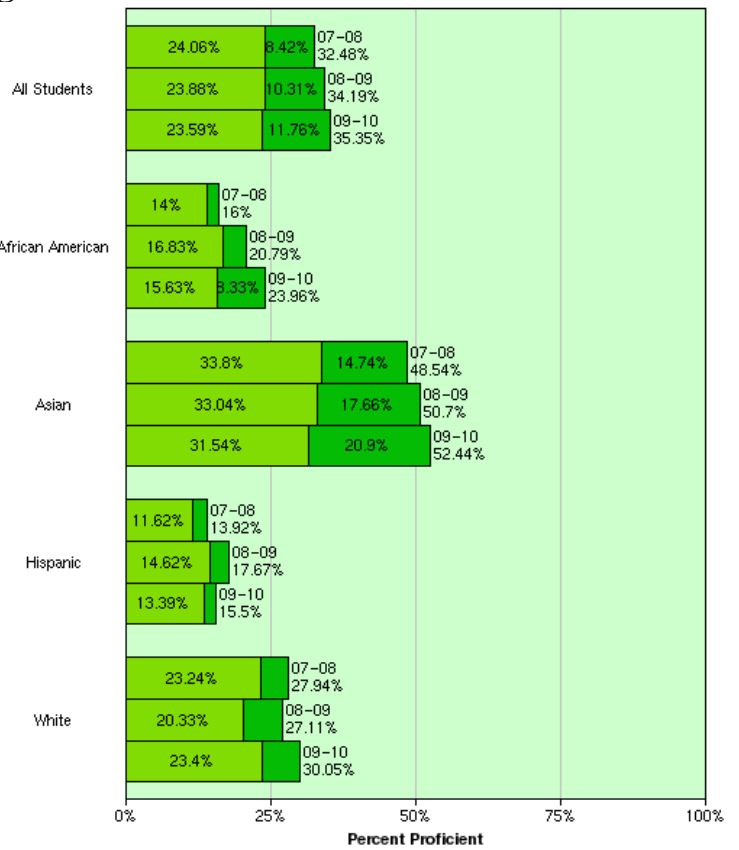

East Side Union High School District California Standards Test 2008 - 2010 Disaggregated by Ethnicity

Scale

English Language Arts

Grade 9

English Language Arts Grade 10

English Language Arts Grade 11

Algebra 1

Geometry

Algebra 2

Integrated Science 1

Biology

Chemistry

Physics

World History

US History