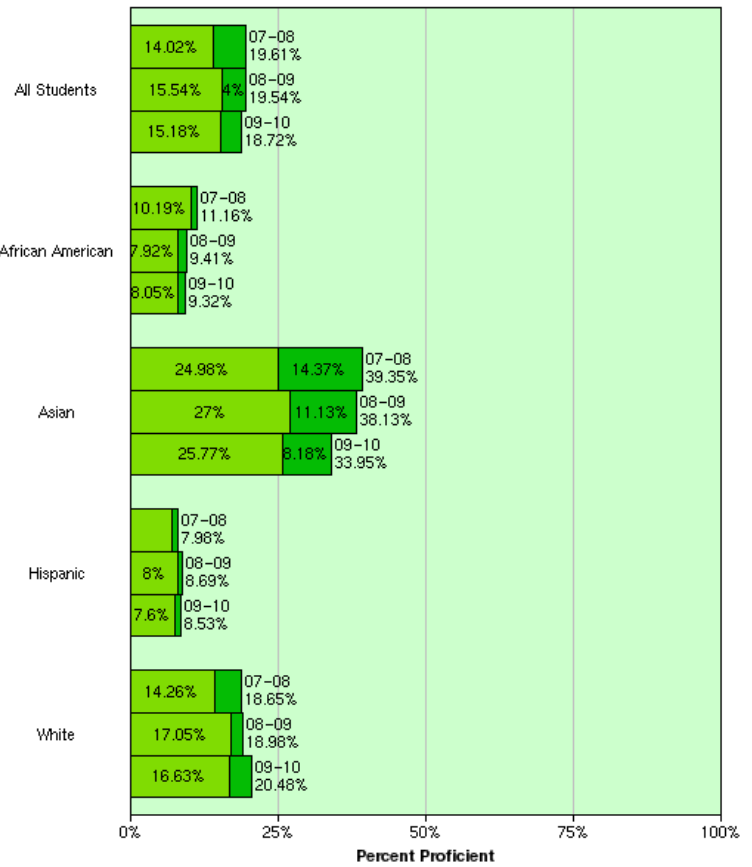

East Side Union High School District California Standards Test 2008 - 2010 Disaggregated by Ethnicity

Scale

English Language Arts

Grade 9

English Language Arts Grade 10

English Language Arts Grade 11

Algebra 1

Geometry

Algebra 2

Integrated Science 1

Biology

Chemistry

Physics

World History

US History