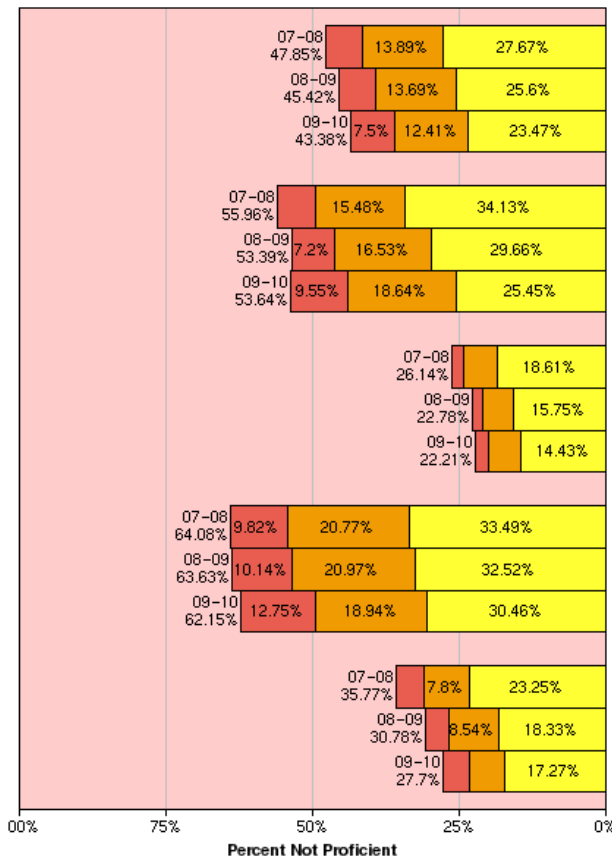

East Side Union High School District California Standards Test 2008 - 2010 Disaggregated by Ethnicity

Scale

English Language Arts

Grade 9

English Language Arts Grade 10

English Language Arts Grade 11

Algebra 1

Geometry

Algebra 2

Integrated Science 1

Biology

Chemistry

Physics

World History

US History