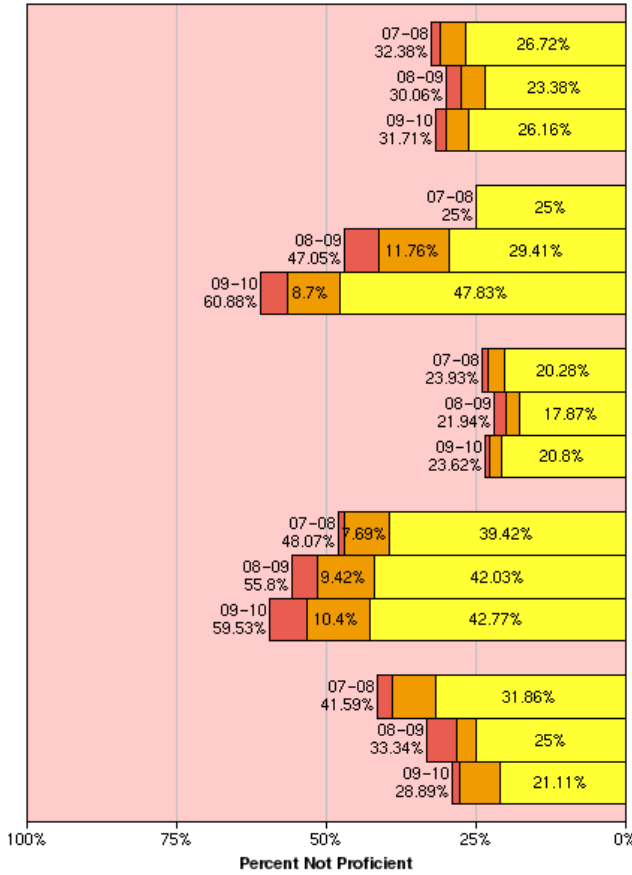

East Side Union High School District California Standards Test 2008 - 2010 Disaggregated by Ethnicity

Scale

English Language Arts

Grade 9

English Language Arts Grade 10

English Language Arts Grade 11

Algebra 1

Geometry

Algebra 2

Integrated Science 1

Biology

Chemistry

Physics

World History

US History