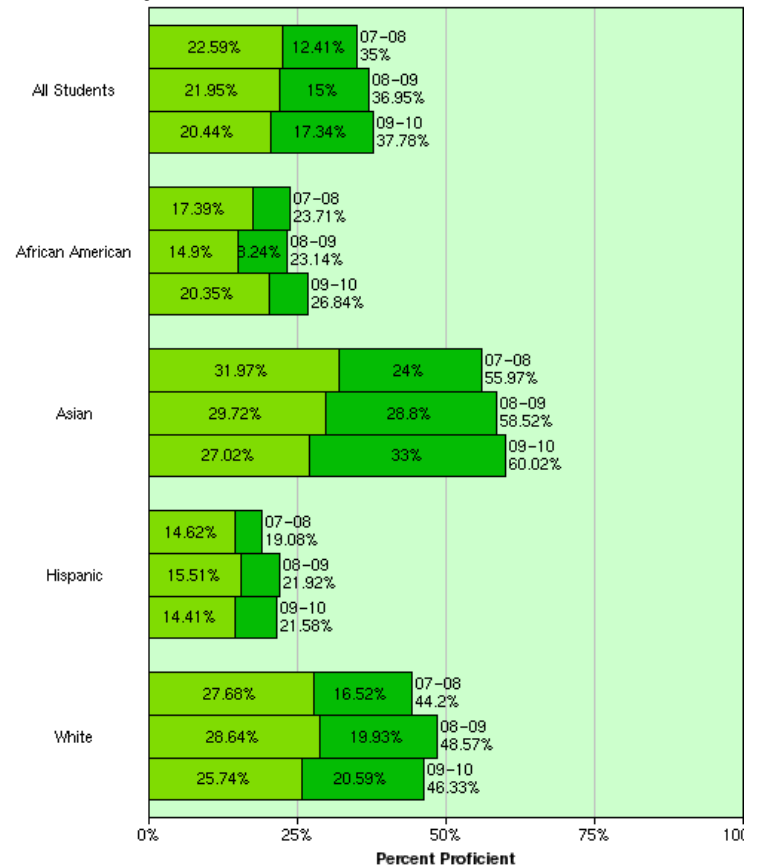

East Side Union High School District California Standards Test 2008 - 2010 Disaggregated by Ethnicity

Scale

English Language Arts

Grade 9

English Language Arts Grade 10

English Language Arts Grade 11

Algebra 1

Geometry

Algebra 2

Integrated Science 1

Biology

Chemistry

Physics

World History

US History