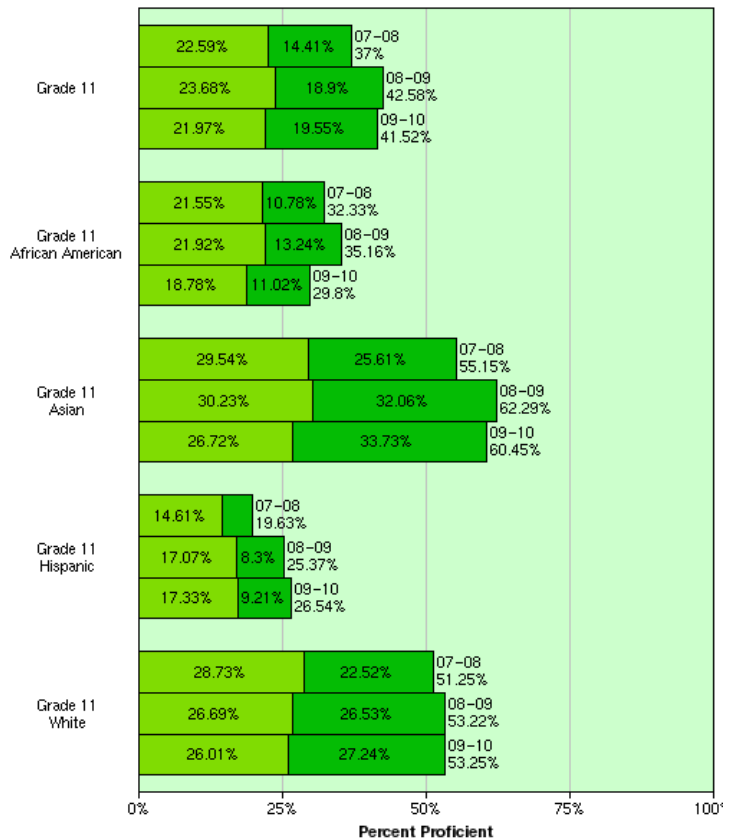

East Side Union High School District California Standards Test 2008 - 2010 Disaggregated by Ethnicity

Scale

English Language Arts

Grade 9

English Language Arts Grade 10

English Language Arts Grade 11

Algebra 1

Geometry

Algebra 2

Integrated Science 1

Biology

Chemistry

Physics

World History

US History