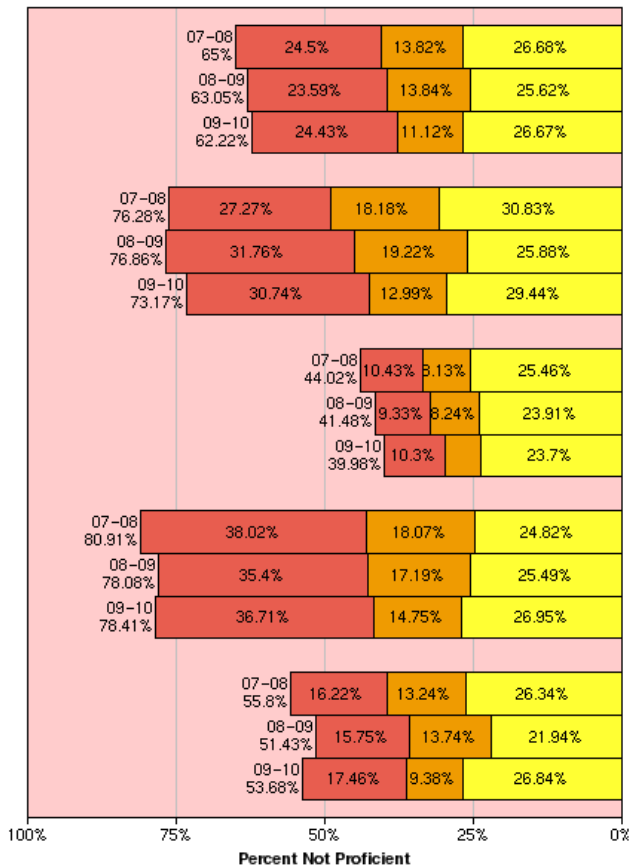

East Side Union High School District California Standards Test 2008 - 2010 Disaggregated by Ethnicity

Scale

English Language Arts

Grade 9

English Language Arts Grade 10

English Language Arts Grade 11

Algebra 1

Geometry

Algebra 2

Integrated Science 1

Biology

Chemistry

Physics

World History

US History