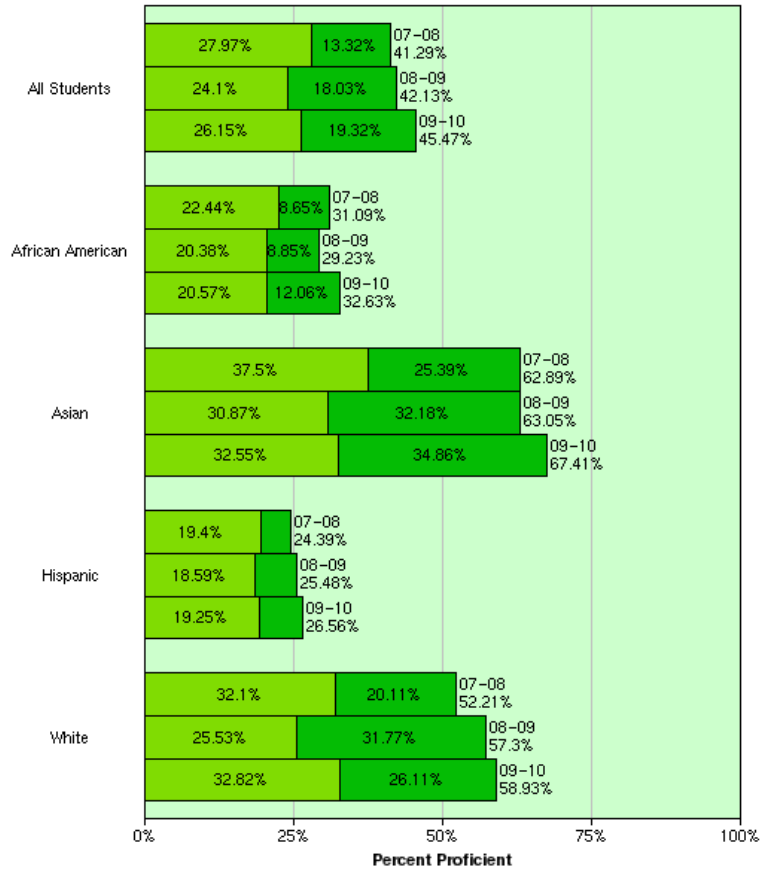

East Side Union High School District California Standards Test 2008 - 2010 Disaggregated by Ethnicity

Scale

English Language Arts

Grade 9

English Language Arts Grade 10

English Language Arts Grade 11

Algebra 1

Geometry

Algebra 2

Integrated Science 1

Biology

Chemistry

Physics

World History

US History