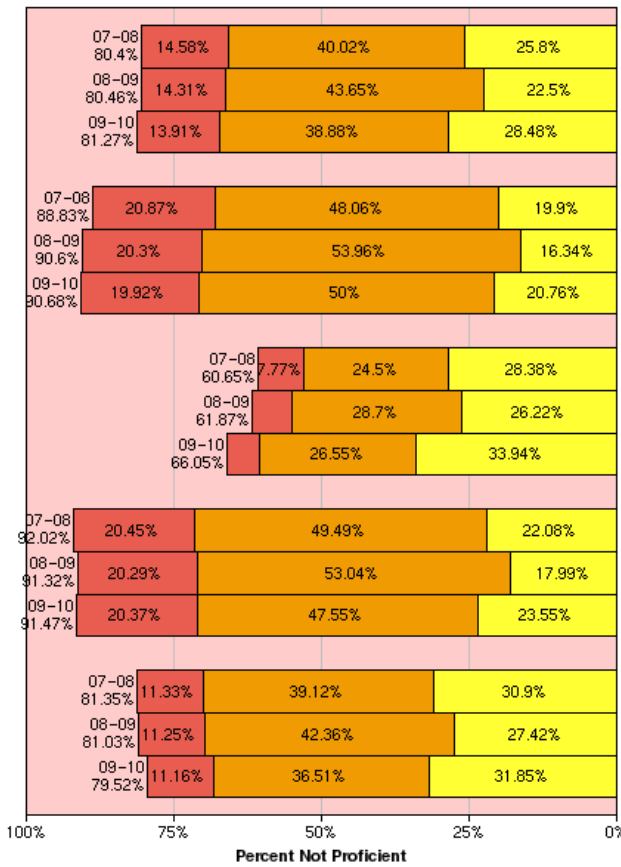

East Side Union High School District California Standards Test 2008 - 2010 Disaggregated by Ethnicity

Scale

English Language Arts

Grade 9

English Language Arts Grade 10

English Language Arts Grade 11

Algebra 1

Geometry

Algebra 2

Integrated Science 1

Biology

Chemistry

Physics

World History

US History