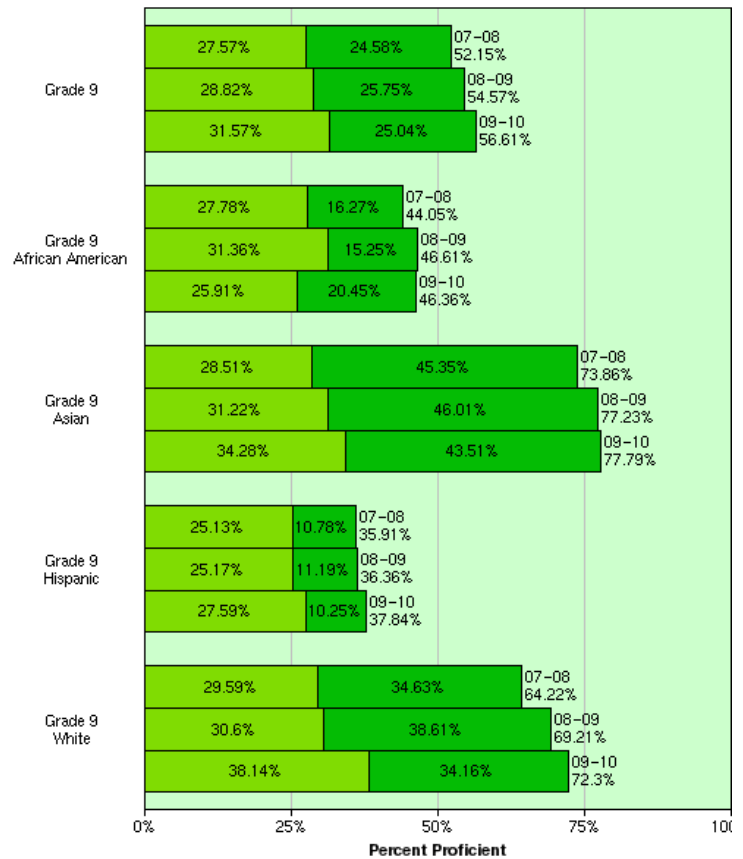

East Side Union High School District California Standards Test 2008 - 2010 Disaggregated by Ethnicity

Scale

English Language Arts

Grade 9

English Language Arts Grade 10

English Language Arts Grade 11

Algebra 1

Geometry

Algebra 2

Integrated Science 1

Biology

Chemistry

Physics

World History

US History