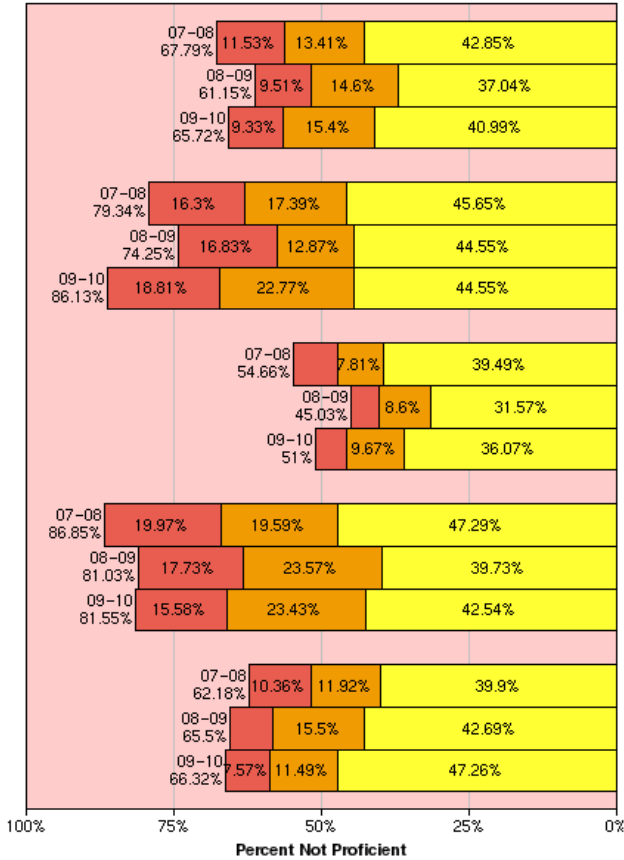

East Side Union High School District California Standards Test 2008 - 2010 Disaggregated by Ethnicity

Scale

English Language Arts

Grade 9

English Language Arts Grade 10

English Language Arts Grade 11

Algebra 1

Geometry

Algebra 2

Integrated Science 1

Biology

Chemistry

Physics

World History

US History