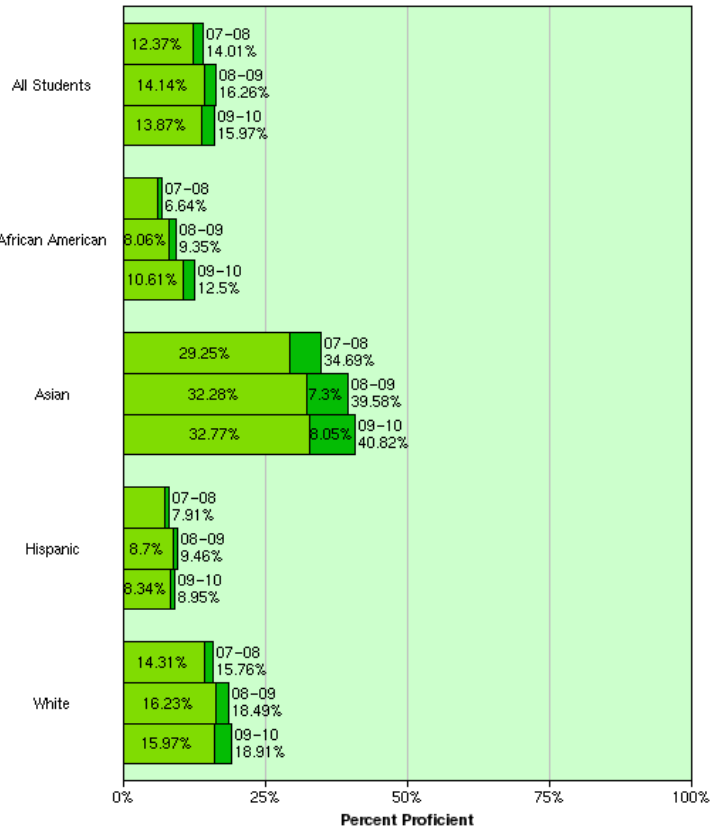

East Side Union High School District California Standards Test 2008 - 2010 Disaggregated by Ethnicity

Scale

English Language Arts

Grade 9

English Language Arts Grade 10

English Language Arts Grade 11

Algebra 1

Geometry

Algebra 2

Integrated Science 1

Biology

Chemistry

Physics

World History

US History