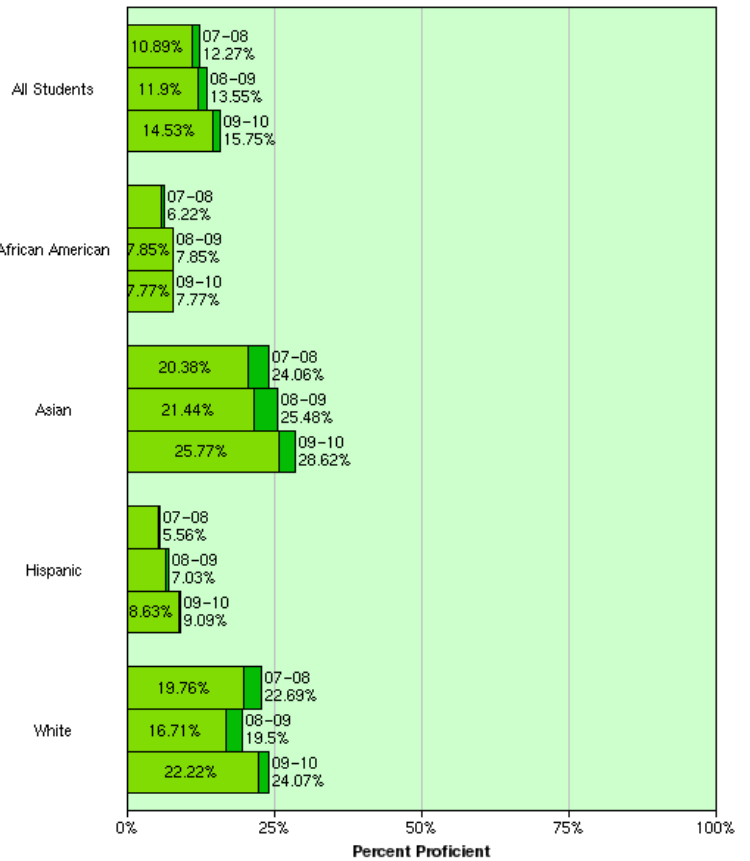

East Side Union High School District California Standards Test 2008 - 2010 Disaggregated by Ethnicity

Scale

English Language Arts

Grade 9

English Language Arts Grade 10

English Language Arts Grade 11

Algebra 1

Geometry

Algebra 2

Integrated Science 1

Biology

Chemistry

Physics

World History

US History