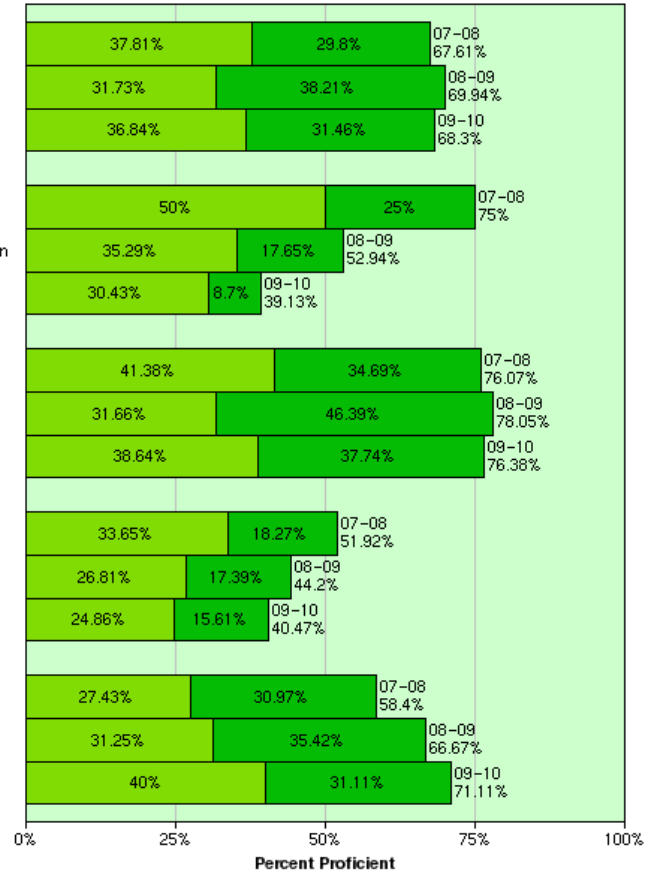

East Side Union High School District California Standards Test 2008 - 2010 Disaggregated by Ethnicity

Scale

English Language Arts

Grade 9

English Language Arts Grade 10

English Language Arts Grade 11

Algebra 1

Geometry

Algebra 2

Integrated Science 1

Biology

Chemistry

Physics

World History

US History