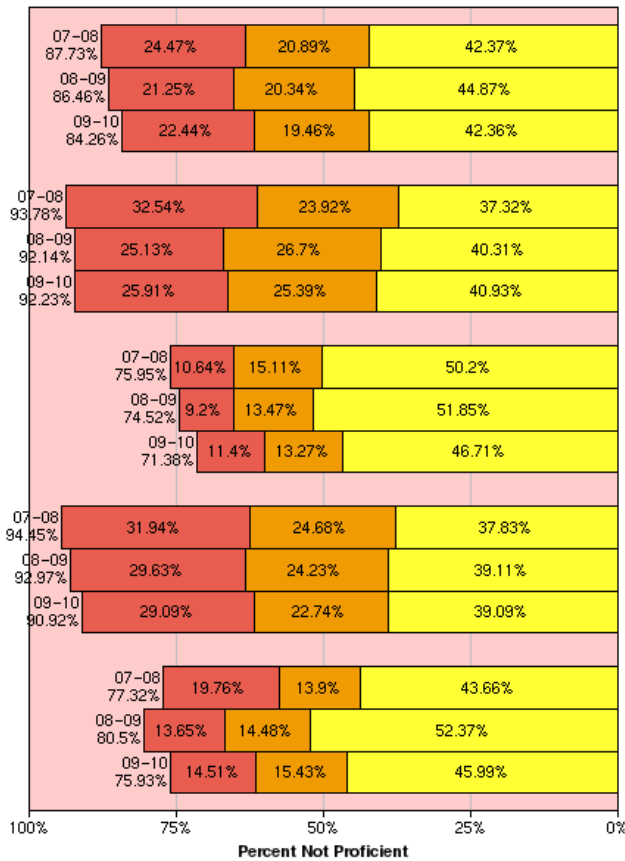

East Side Union High School District California Standards Test 2008 - 2010 Disaggregated by Ethnicity

Scale

English Language Arts

Grade 9

English Language Arts Grade 10

English Language Arts Grade 11

Algebra 1

Geometry

Algebra 2

Integrated Science 1

Biology

Chemistry

Physics

World History

US History