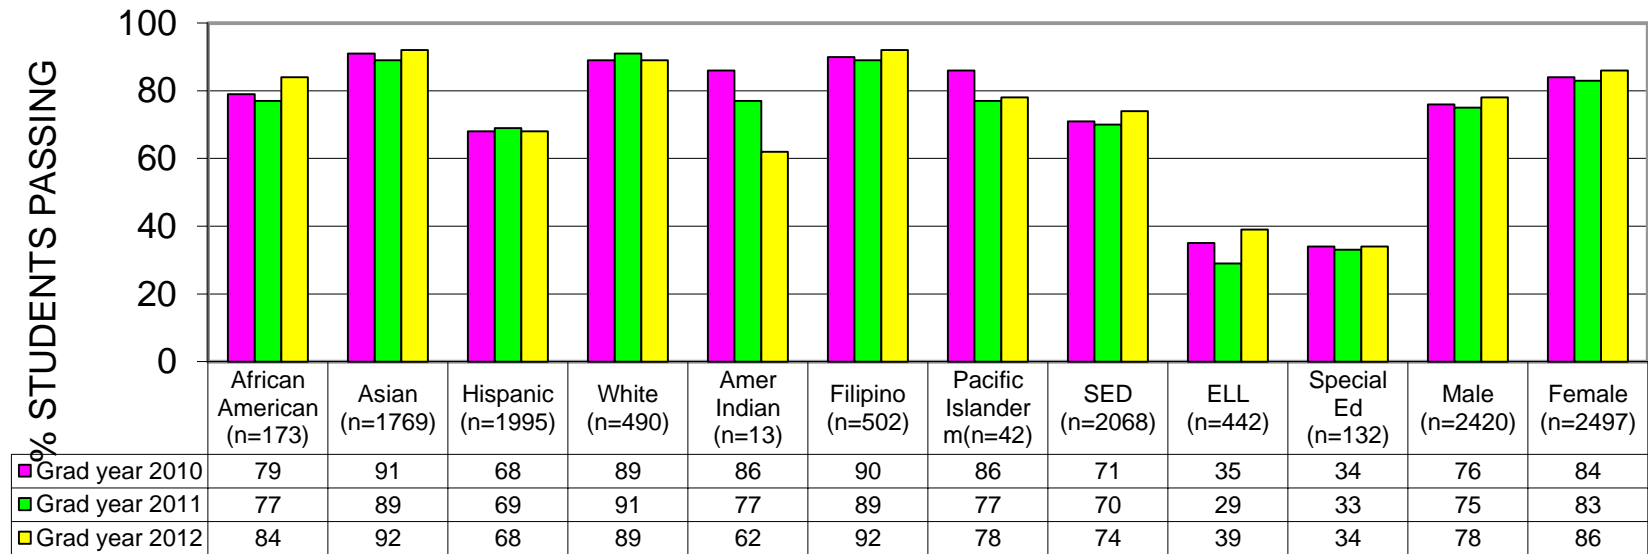

**CAHSEE GRADE 10 PASSAGE RATES - ELA  
GRADUATION CLASSES 2010-2012  
BY SUBGROUPS**

■ Grad year 2010     
 ■ Grad year 2011     
 ■ Grad year 2012