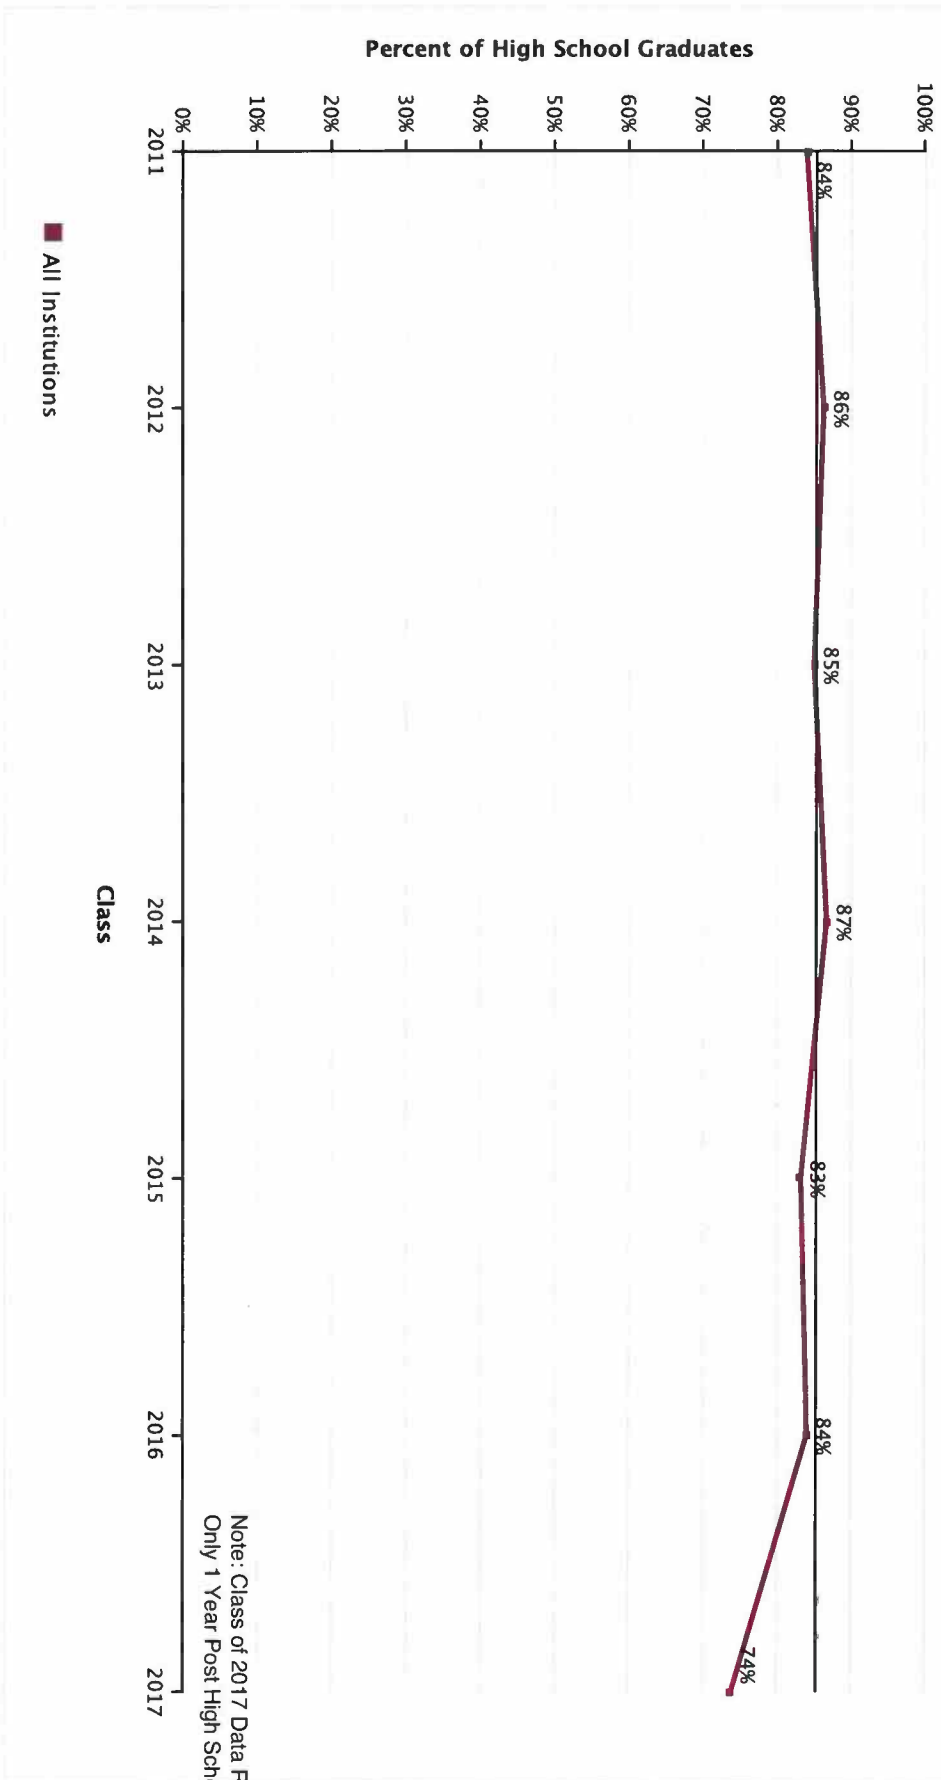

Percent of Students Enrolled in College at Any Time During the First Two Years After High School

Effective Date = November 16, 2017

EAST SIDE UNION HIGH SCHOOL DISTRICT

Report Run Date: 11/22/2017 10:01 PM