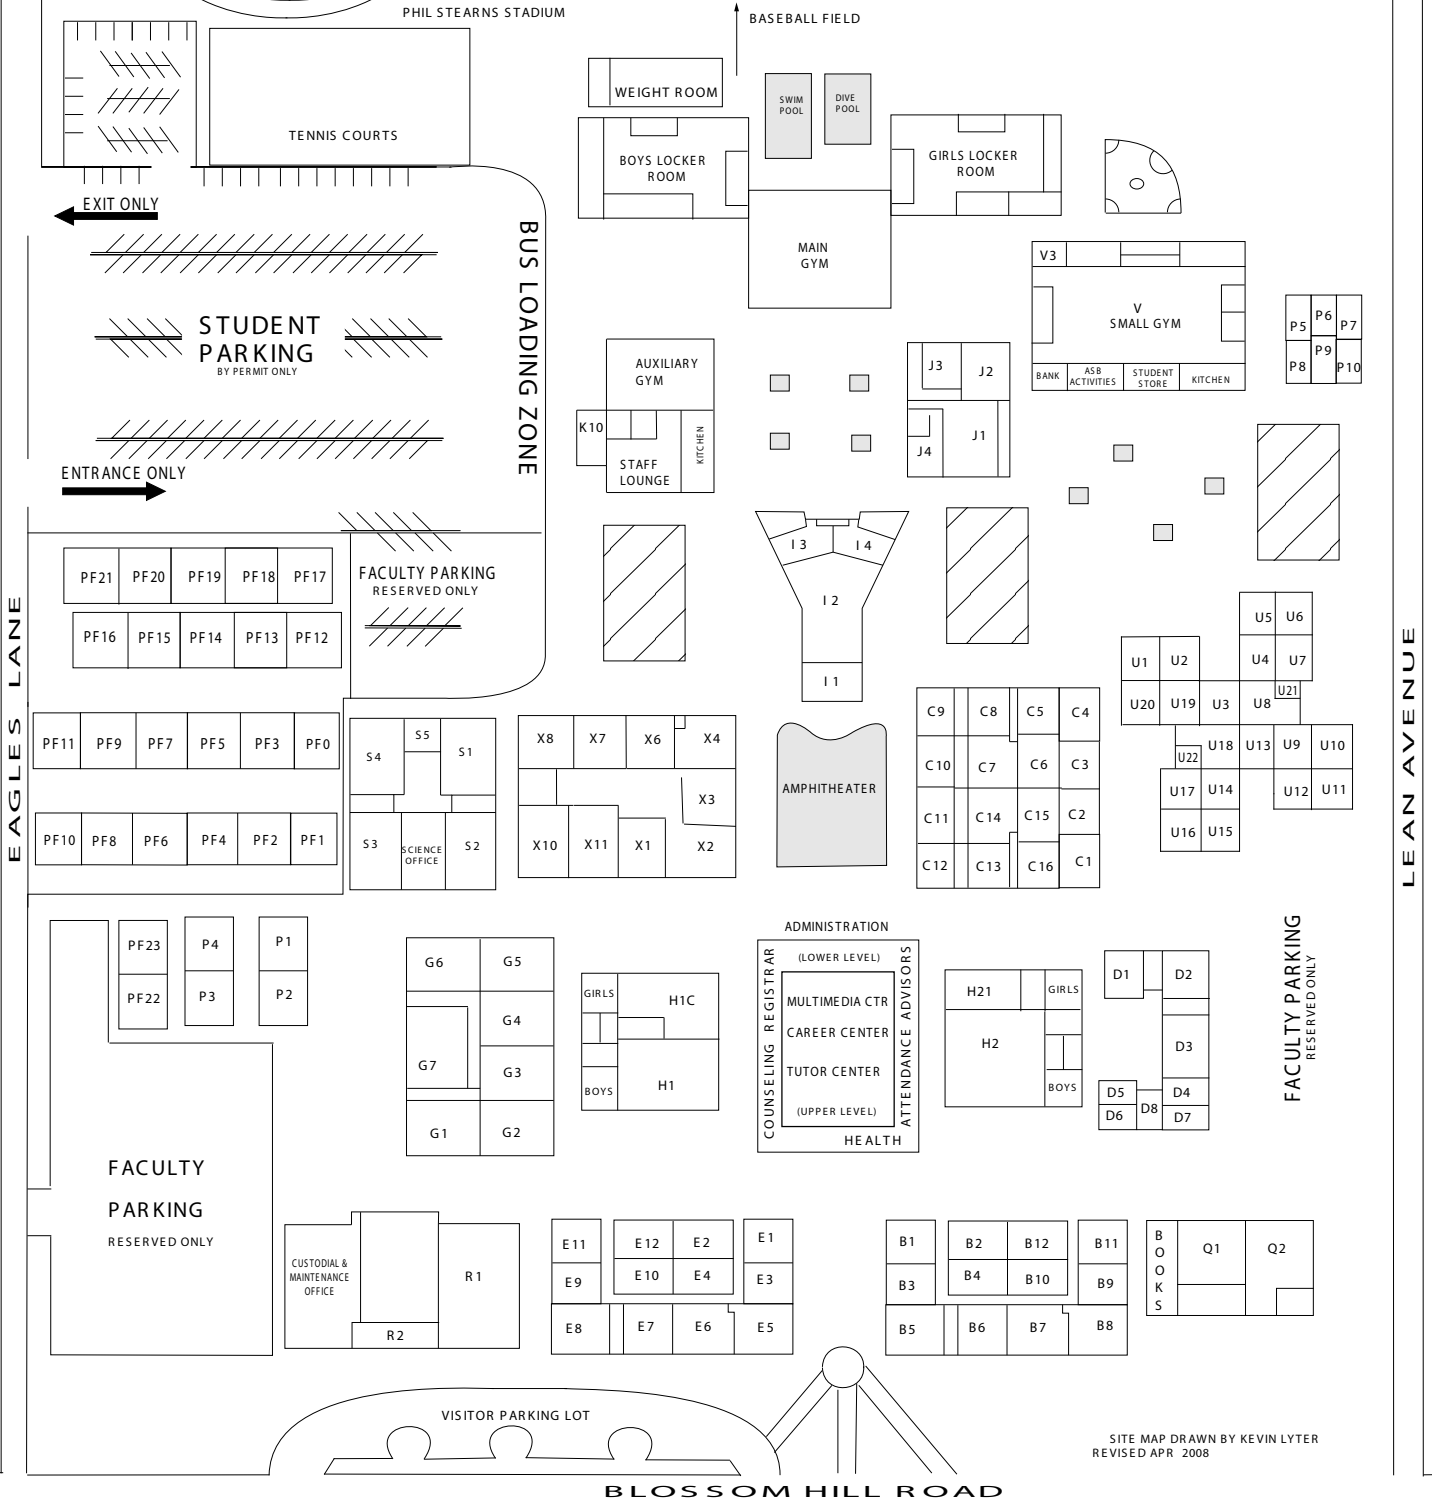

East Side Union High School District

OAK GROVE HIGH SCHOOL

285 Blossom Hill Road
San Jose, CA 95123

SITE MAP DRAWN BY KEVIN LYTER
REVISED APR. 2008